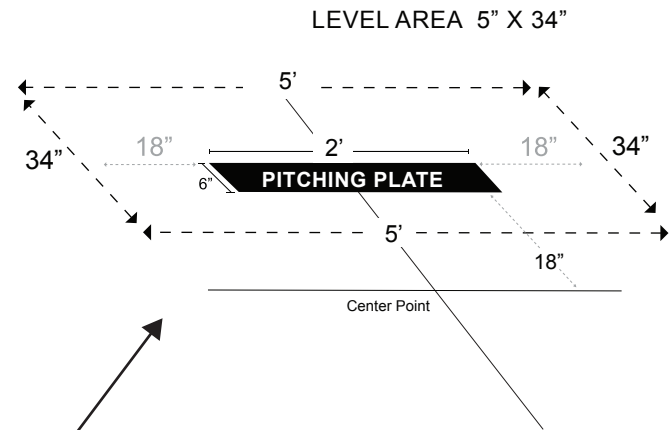

# LITTLE LEAGUE® INTERMEDIATE (50/70) BASEBALL DIVISION

## PITCHING MOUND LAYOUT

### DIAGRAM KEY

LEVEL AREA	PITCHING PLATE	SPACE BETWEEN
------------	----------------	---------------

LAST UPDATED: 3/2/2018