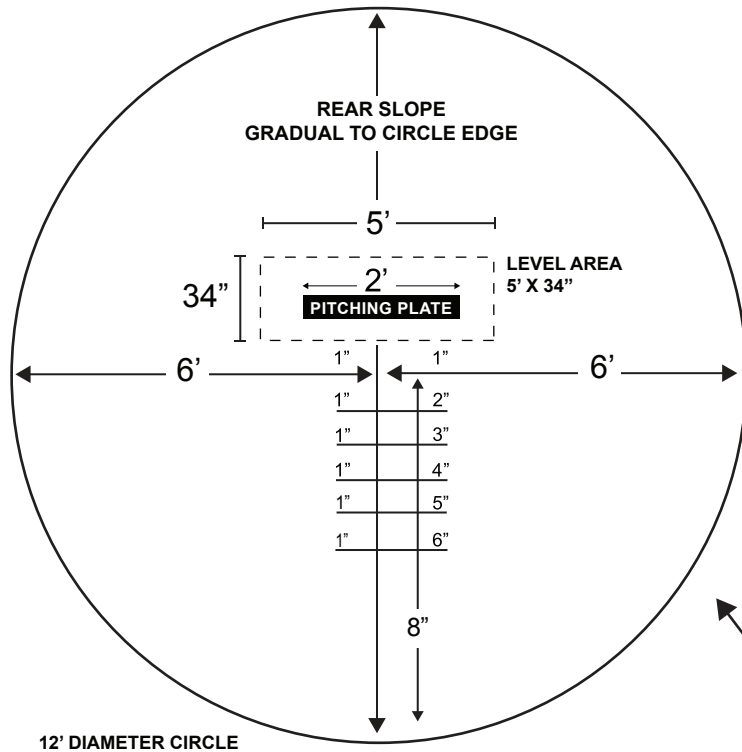

# LITTLE LEAGUE® INTERMEDIATE (50/70) BASEBALL DIVISION

## PITCHING MOUND LAYOUT

### DIAGRAM KEY

LEVEL AREA	PITCHING PLATE	SPACE BETWEEN
------------	----------------	---------------

LAST UPDATED: 3/2/2018