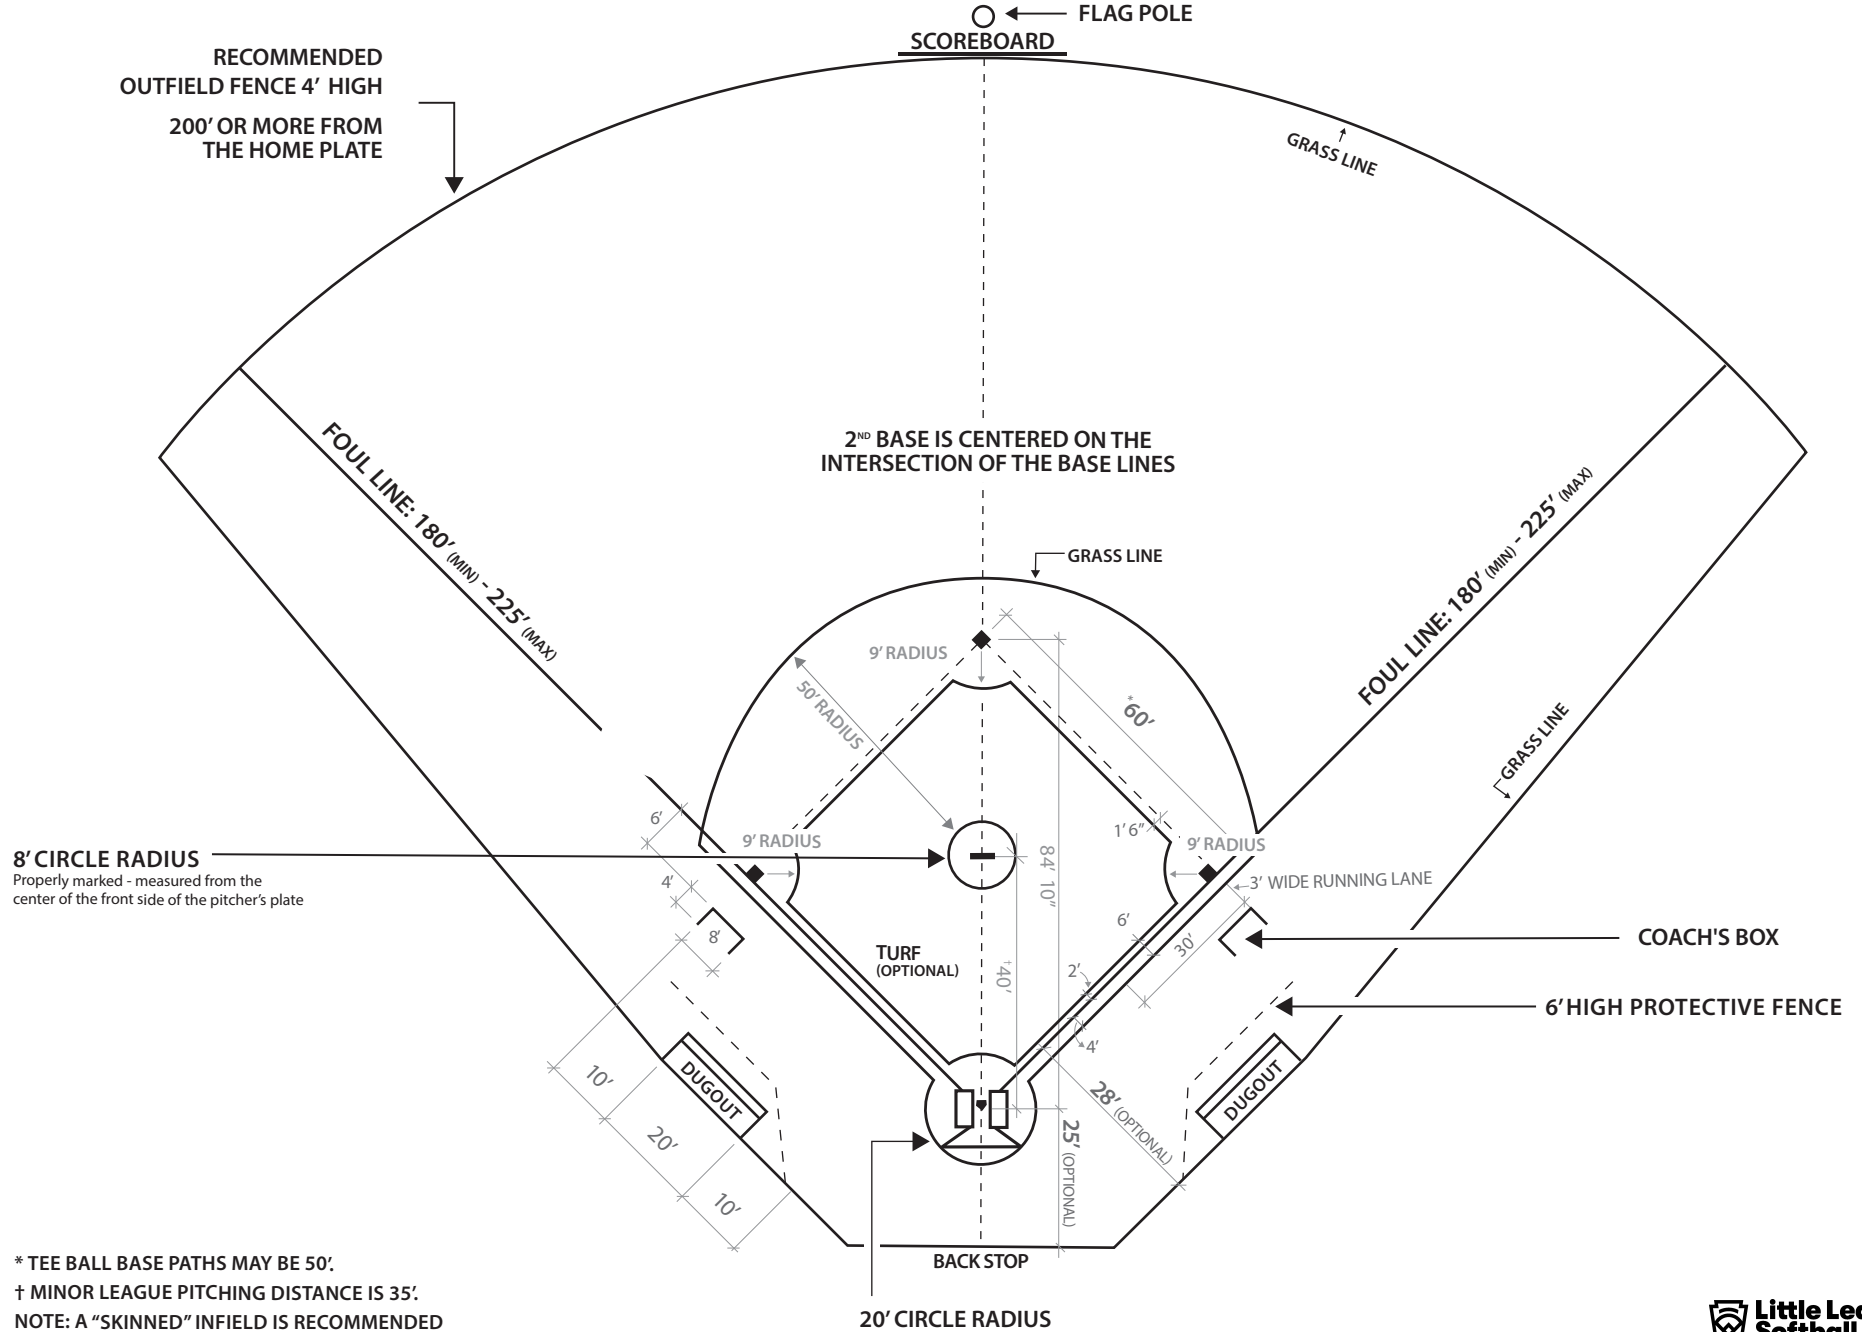

LITTLE LEAGUE SOFTBALL® (MAJOR/MINOR) DIVISIONS FIELD LAYOUT

TEE BALL, COACH, AND MACHINE PITCH

* TEE BALL BASE PATHS MAY BE 50'
 † MINOR LEAGUE PITCHING DISTANCE IS 35'
 NOTE: A "SKINNED" INFIELD IS RECOMMENDED