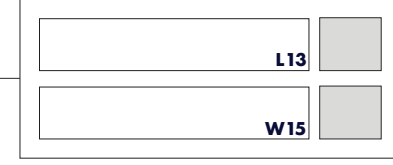

GAME 1
Saturday, July 27 – 9 A.M. ESPN+

GAME 6
Sunday, July 28 – 12 P.M. ESPN+

GAME 8
Sunday, July 28 – 7:30 P.M. ESPN+

GAME 13
Tuesday, July 30 – 4 P.M. ESPN+

GAME 4
Saturday, July 27 – 8 P.M. ESPN+

GAME 9
Monday, July 29 – 9 A.M. ESPN+

GAME 15
Wednesday, July 31 – 4 P.M. ESPN+

GAME 18
Thursday, August 1 – 7:30 P.M. ESPN+

GAME 11
Monday, July 29 – 4 P.M. ESPN+

GAME 2
Saturday, July 27 – 12 P.M. ESPN+

GAME 5
Sunday, July 28 – 9 A.M. ESPN+

GAME 7
Sunday, July 28 – 4 P.M. ESPN+

GAME 3
Saturday, July 27 – 4 P.M. ESPN+

<p>GAME 20 Friday, August 2 – 7:30 P.M. ESPN+</p> <p>U.S. CHAMPIONSHIP GAME</p> <table border="1"> <tr><td></td><td>W13</td><td></td></tr> <tr><td></td><td>W18</td><td></td></tr> </table>		W13			W18		<p>GAME 21 Saturday, August 3 – 4 P.M. ESPN+</p> <p>SLBWS CHAMPIONSHIP GAME</p> <table border="1"> <tr><td>W20</td><td></td><td></td></tr> <tr><td></td><td></td><td>W19</td></tr> </table>	W20					W19	<p>GAME 19 Friday, August 2 – 4 P.M. ESPN+</p> <p>INTL. CHAMPIONSHIP GAME</p> <table border="1"> <tr><td></td><td></td><td>W14</td></tr> <tr><td></td><td></td><td>W17</td></tr> </table>			W14			W17
	W13																			
	W18																			
W20																				
		W19																		
		W14																		
		W17																		