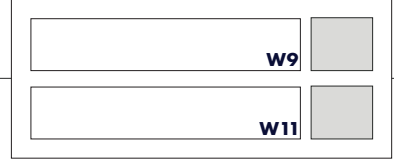

GAME 1
Saturday, July 27 – 9 A.M. ESPN+

GAME 6
Sunday, July 28 – 12 P.M. ESPN+

GAME 8
Sunday, July 28 – 7:30 P.M. ESPN+

GAME 13
Tuesday, July 30 – 4 P.M. ESPN+

GAME 4
Saturday, July 27 – 8 P.M. ESPN+

GAME 9
Monday, July 29 – 9 A.M. ESPN+

GAME 15
Wednesday, July 31 – 4 P.M. ESPN+

GAME 18
Thursday, August 1 – 7:30 P.M. ESPN+

GAME 11
Monday, July 29 – 4 P.M. ESPN+

GAME 2
Saturday, July 27 – 12 P.M. ESPN+

GAME 5
Sunday, July 28 – 9 A.M. ESPN+

GAME 7
Sunday, July 28 – 4 P.M. ESPN+

GAME 3
Saturday, July 27 – 4 P.M. ESPN+

<p>GAME 20 Friday, August 2 – 7:30 P.M. ESPN+</p> <p>U.S. CHAMPIONSHIP GAME</p> <table border="1"> <tr><td></td><td>W13</td><td></td></tr> <tr><td></td><td>W18</td><td></td></tr> </table>		W13			W18		<p>GAME 21 Saturday, August 3 – 4 P.M. ESPN+</p> <p>SLBWS CHAMPIONSHIP GAME</p> <table border="1"> <tr><td>W20</td><td></td><td></td></tr> <tr><td></td><td></td><td>W19</td></tr> </table>	W20					W19	<p>GAME 19 Friday, August 2 – 4 P.M. ESPN+</p> <p>INTL. CHAMPIONSHIP GAME</p> <table border="1"> <tr><td></td><td></td><td>W14</td></tr> <tr><td></td><td></td><td>W17</td></tr> </table>			W14			W17
	W13																			
	W18																			
W20																				
		W19																		
		W14																		
		W17																		