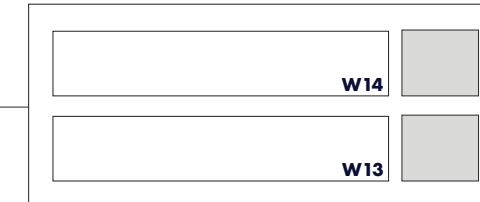

GAME 16
Wednesday, July 24 – 7 P.M. ESPN+