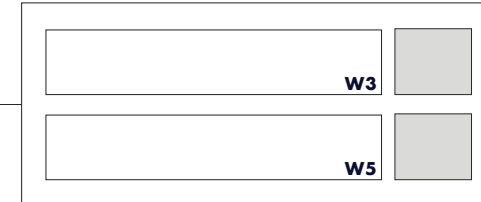

GAME 5
Monday, July 22 – 10 A.M. ESPN+

GAME 6
Monday, July 22 – 1 P.M. ESPN+

GAME 4
Sunday, July 21 – 7 P.M. ESPN+

GAME 11
Tuesday, July 23 – 4 P.M. ESPN+

GAME 12
Tuesday, July 23 – 7 P.M. ESPN+

GAME 15
Wednesday, July 24 – 4 P.M. ESPN+

CHAMPIONSHIP GAME

GAME 18
Friday, July 26 – 1:45 P.M. ESPN

	W15
	W17

ELIMINATION BRACKET

GAME 7
Monday, July 22 – 4 P.M. ESPN+

GAME 8
Monday, July 22 – 7 P.M. ESPN+

GAME 9
Tuesday, July 23 – 10 A.M. ESPN+

GAME 10
Tuesday, July 23 – 1 P.M. ESPN+