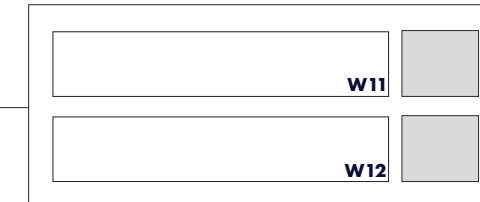

GAME 5
Monday, July 22 – 10 A.M. ESPN+

GAME 6
Monday, July 22 – 1 P.M. ESPN+

GAME 4
Sunday, July 21 – 7 P.M. ESPN+

GAME 11
Tuesday, July 23 – 4 P.M. ESPN+

GAME 12
Tuesday, July 23 – 7 P.M. ESPN+

GAME 15
Wednesday, July 24 – 4 P.M. ESPN+

CHAMPIONSHIP GAME

GAME 18
Friday, July 26 – 1:45 P.M. ESPN

	W15
	W17

ELIMINATION BRACKET

GAME 7
Monday, July 22 – 4 P.M. ESPN+

GAME 8
Monday, July 22 – 7 P.M. ESPN+

GAME 9
Tuesday, July 23 – 10 A.M. ESPN+

GAME 10
Tuesday, July 23 – 1 P.M. ESPN+