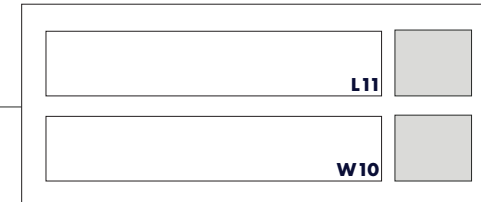

GAME 13
Wednesday, July 24 – 10 A.M. ESPN+