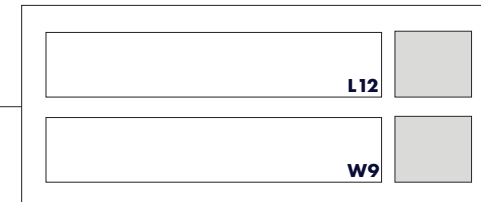

GAME 14
Wednesday, July 24 – 1 P.M. ESPN+