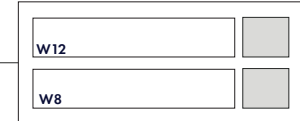

WINNER'S BRACKET

GAME 6
Thur. Aug. 15 – 3 P.M.

GAME 22
Mon. Aug. 19 – 3 P.M.

GAME 2
Wed. Aug. 14 – 3 P.M.

GAME 10
Fri. Aug. 16 – 3 P.M.

GAME 4
Wed. Aug. 14 – 7 P.M.

GAME 12
Fri. Aug. 16 – 7 P.M.

GAME 8
Thur. Aug. 15 – 7 P.M.

GAME 24
Mon. Aug. 19 – 7 P.M.

GAME 30
Wed. Aug. 21 – 3 P.M.

GAME 29
Wed. Aug. 21 – 1 P.M.

GAME 21
Mon. Aug. 19 – 1 P.M.

GAME 5
Thur. Aug. 15 – 1 P.M.

GAME 9
Fri. Aug. 16 – 1 P.M.

GAME 1
Wed. Aug. 14 – 1 P.M.