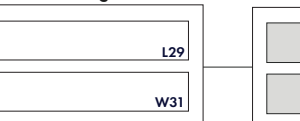

GAME 33
Thur. Aug. 22 – 3 P.M.