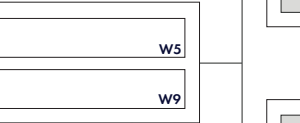

WINNER'S BRACKET

GAME 6
Thur. Aug. 15 – 3 P.M.

GAME 22
Mon. Aug. 19 – 3 P.M.

GAME 2
Wed. Aug. 14 – 3 P.M.

GAME 10
Fri. Aug. 16 – 3 P.M.

GAME 4
Wed. Aug. 14 – 7 P.M.

GAME 12
Fri. Aug. 16 – 7 P.M.

GAME 8
Thur. Aug. 15 – 7 P.M.

GAME 24
Mon. Aug. 19 – 7 P.M.

GAME 30
Wed. Aug. 21 – 3 P.M.

GAME 29
Wed. Aug. 21 – 1 P.M.

GAME 21
Mon. Aug. 19 – 1 P.M.

GAME 5
Thur. Aug. 15 – 1 P.M.

GAME 9
Fri. Aug. 16 – 1 P.M.

GAME 1
Wed. Aug. 14 – 1 P.M.

GAME 11
Fri. Aug. 16 – 5 P.M.

GAME 3
Wed. Aug. 14 – 5 P.M.

GAME 7
Thur. Aug. 15 – 5 P.M.

GAME 36
Sat. Aug. 24 – 3:30 P.M.

GAME 38
Sun. Aug. 25 – 3 P.M.

GAME 35
Sat. Aug. 24 – 12:30 P.M.

GAME 14
Sat. Aug. 17 – 3 P.M.