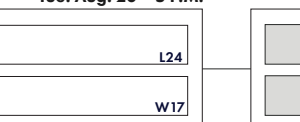

GAME 17
Sun. Aug. 18 – 9 A.M.

GAME 28
Tue. Aug. 20 – 7 P.M.

GAME 37
Sun. Aug. 25 – 10 A.M.

GAME 27
Tue. Aug. 20 – 5 P.M.

GAME 18
Sun. Aug. 18 – 11 A.M.

GAME 13
Sat. Aug. 17 – 1 P.M.

GAME 32
Wed. Aug. 21 – 7 P.M.