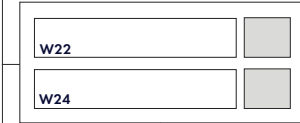

GAME 30
Wed. Aug. 21 – 3 P.M.