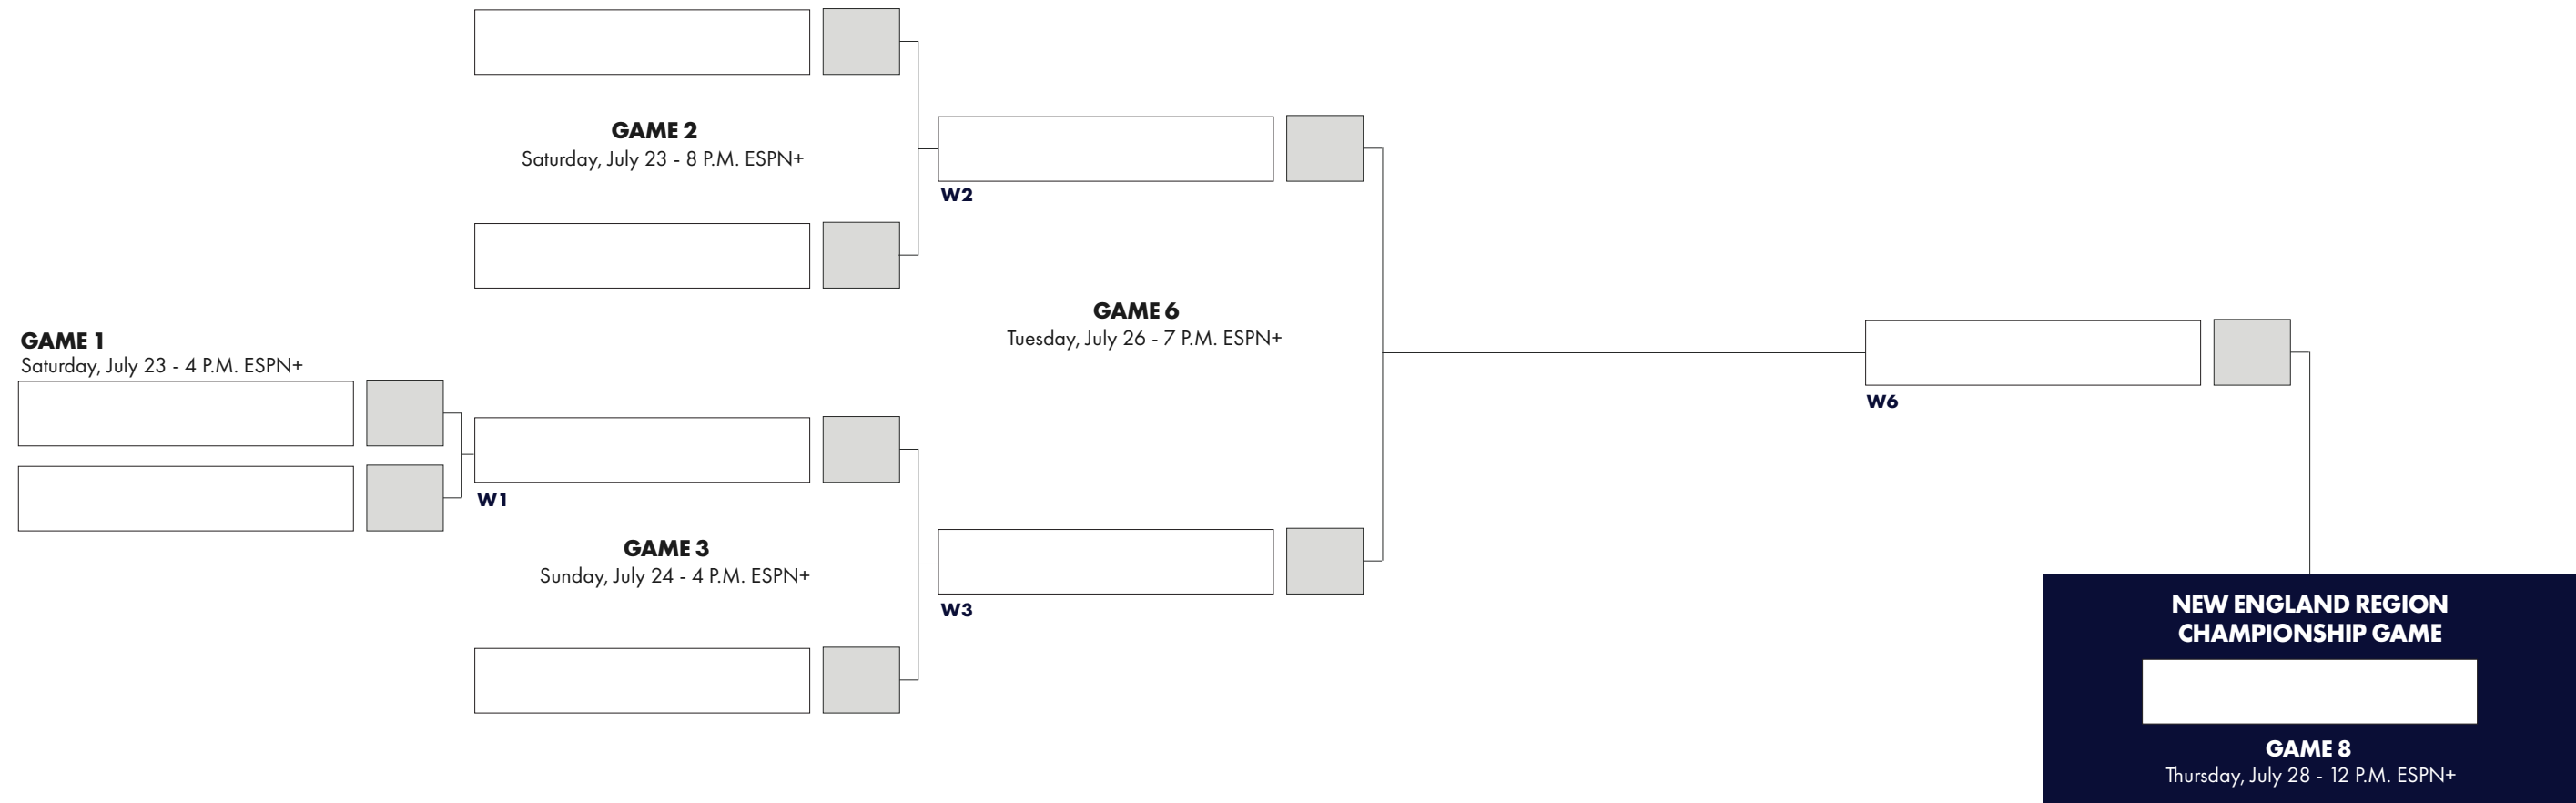

2022 LITTLE LEAGUE SOFTBALL® NEW ENGLAND REGION TOURNAMENT

BRISTOL, CONNECTICUT | JULY 23 - 28

All game times are Eastern Standard Time and subject to change | LittleLeague.org/East

WINNER'S BRACKET

ELIMINATION BRACKET