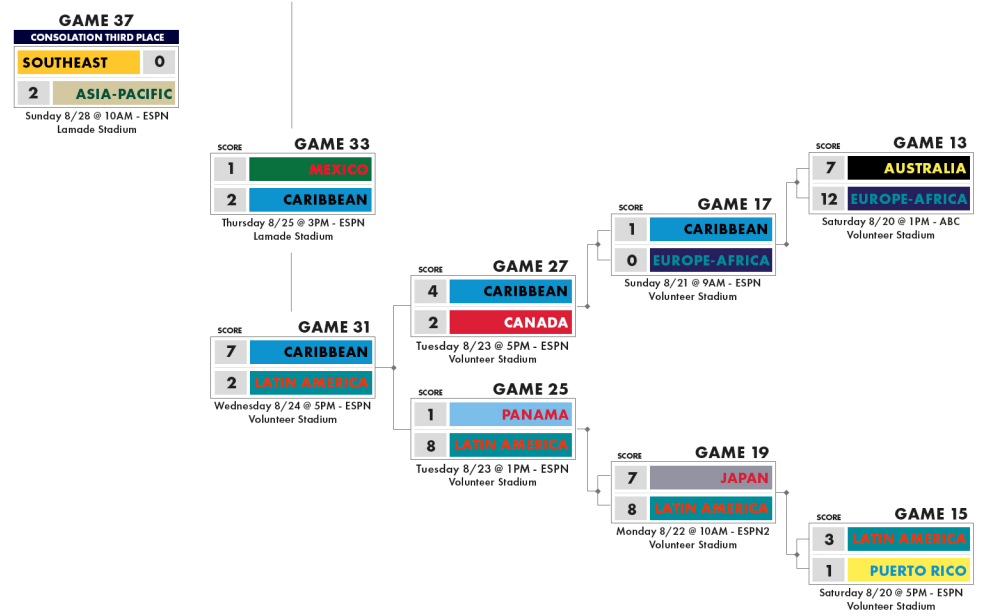

# 2022 LITTLE LEAGUE BASEBALL® WORLD SERIES

WILLIAMSPORT, PENNSYLVANIA | AUGUST 17-28

## UNITED STATES BRACKET

## INTERNATIONAL BRACKET

WINNER'S BRACKET

WINNER'S BRACKET

ELIMINATION BRACKET

ELIMINATION BRACKET

\*\*\* All Little League Baseball® World Series games will be televised on **ESPN**, **ESPN2**, or **ABC**. All games held at Howard J. Lamade or Volunteer Stadium. Little League International - South Williamsport, Pennsylvania - Schedule subject to change. \*\*\*