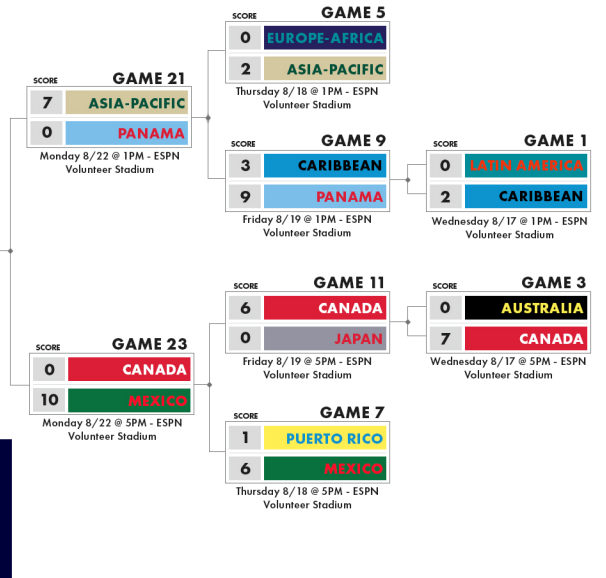

# 2022 LITTLE LEAGUE BASEBALL® WORLD SERIES

WILLIAMSPORT, PENNSYLVANIA | AUGUST 17-28

## UNITED STATES BRACKET

## INTERNATIONAL BRACKET

WINNER'S BRACKET

WINNER'S BRACKET

ELIMINATION BRACKET

ELIMINATION BRACKET

\*\*\* All Little League Baseball® World Series games will be televised on **ESPN**, **ESPN2**, or **ABC**. All games held at Howard J. Lamade or Volunteer Stadium. Little League International - South Williamsport, Pennsylvania - Schedule subject to change. \*\*\*