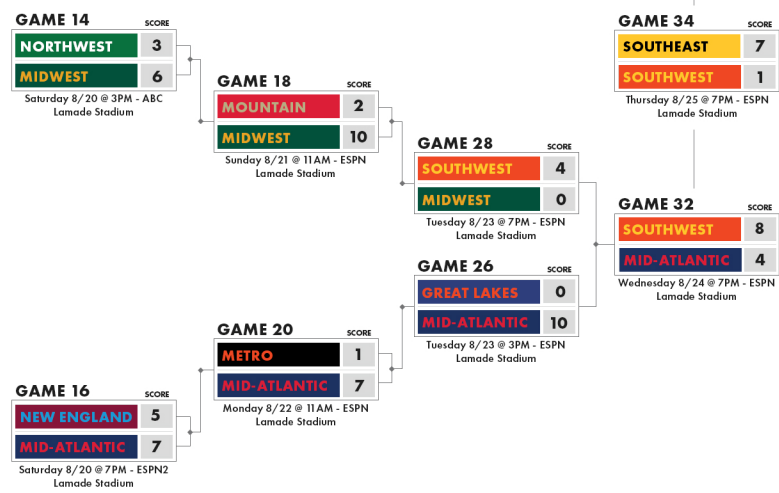

# 2022 LITTLE LEAGUE BASEBALL® WORLD SERIES

WILLIAMSPORT, PENNSYLVANIA | AUGUST 17-28

## UNITED STATES BRACKET

## INTERNATIONAL BRACKET

WINNER'S BRACKET

WINNER'S BRACKET

ELIMINATION BRACKET

ELIMINATION BRACKET

\*\*\* All Little League Baseball® World Series games will be televised on **ESPN**, **ESPN2**, or **ABC**. All games held at Howard J. Lamade or Volunteer Stadium. Little League International - South Williamsport, Pennsylvania - Schedule subject to change. \*\*\*