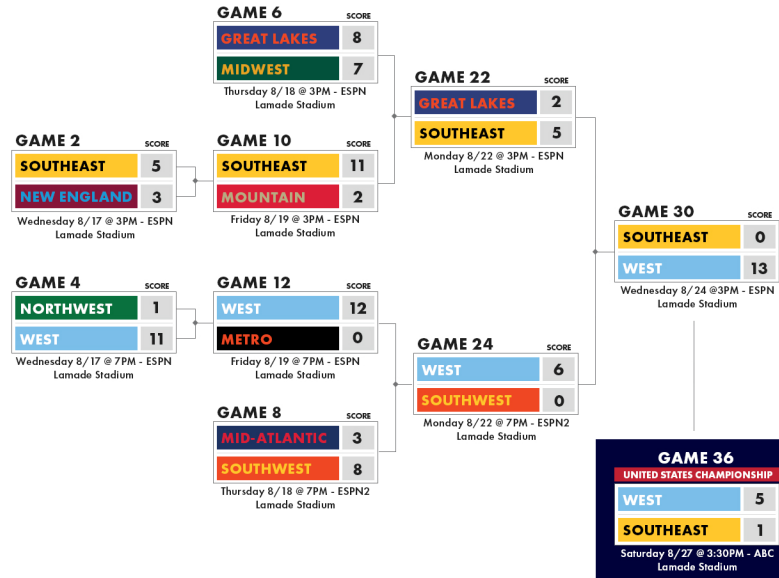

# 2022 LITTLE LEAGUE BASEBALL® WORLD SERIES

WILLIAMSPORT, PENNSYLVANIA | AUGUST 17-28

## UNITED STATES BRACKET

## INTERNATIONAL BRACKET

WINNER'S BRACKET

WINNER'S BRACKET

ELIMINATION BRACKET

ELIMINATION BRACKET

\*\*\* All Little League Baseball® World Series games will be televised on **ESPN**, **ESPN2**, or **ABC**. All games held at Howard J. Lamade or Volunteer Stadium. Little League International - South Williamsport, Pennsylvania - Schedule subject to change. \*\*\*