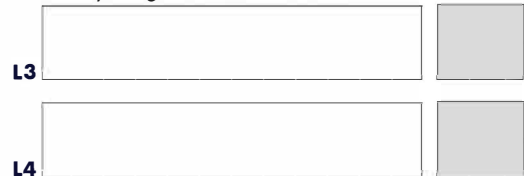

GAME 13

Monday, August 8 - 11 A.M. ESPN

W13

GAME 6

Friday, August 5 - 1 P.M. ESPN+

W6

GAME 10

Saturday, August 6 - 4 P.M. ESPN+