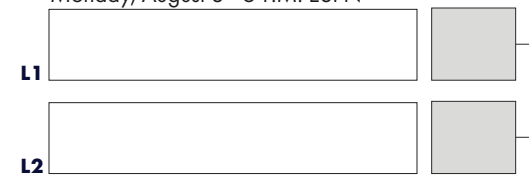

GAME 3

Monday, August 8 - 5 P.M. ESPN+

W3

L1

L2