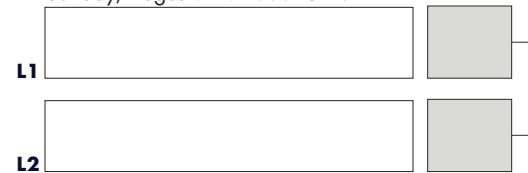

GAME 3

Sunday, August 7 - 7 P.M. ESPN+

W3