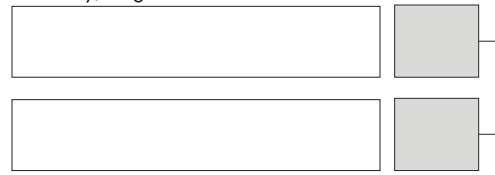

2022 LITTLE LEAGUE BASEBALL® METRO REGION TOURNAMENT

BRISTOL, CONNECTICUT | AUGUST 6-12

All game times are Eastern Standard Time and subject to change | LittleLeague.org/East

WINNER'S BRACKET

GAME 1

Saturday, August 6 - 4 P.M. ESPN+