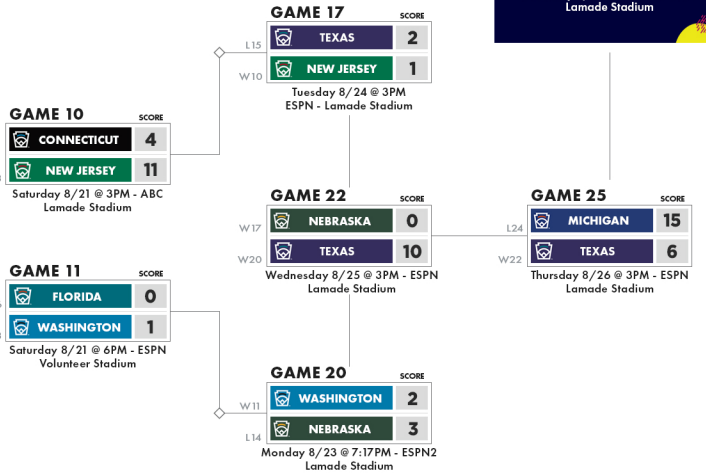

ELIMINATION BRACKET