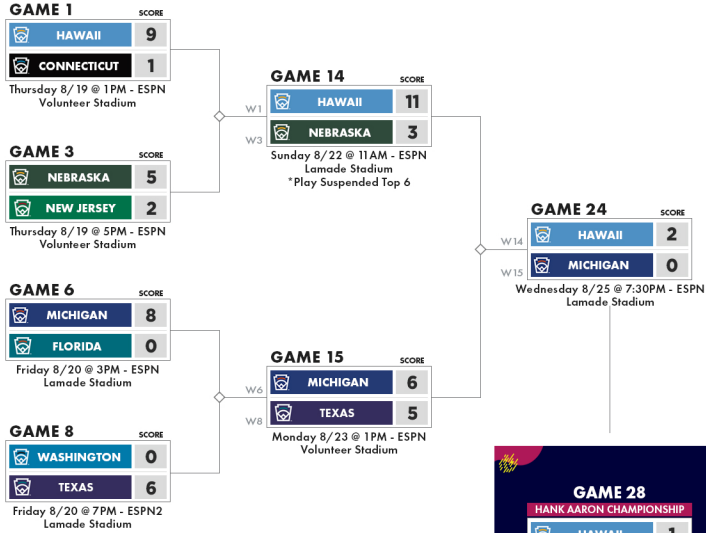

WINNER'S BRACKET