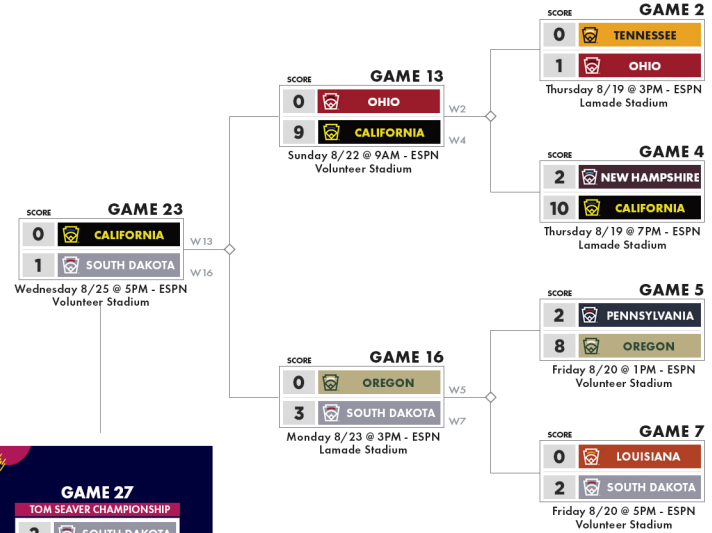

WINNER'S BRACKET