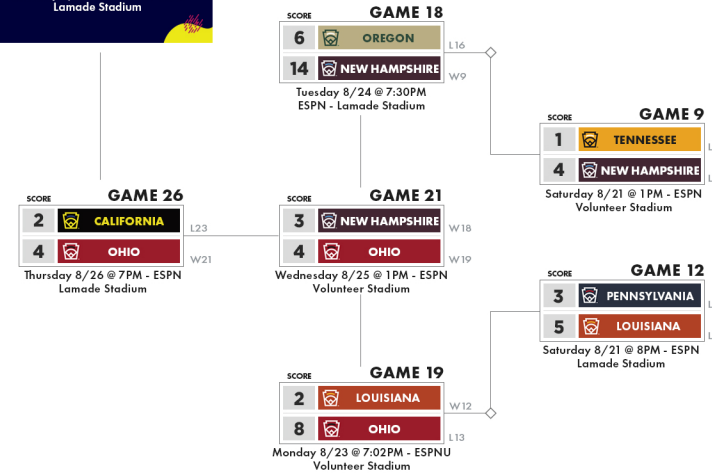

ELIMINATION BRACKET