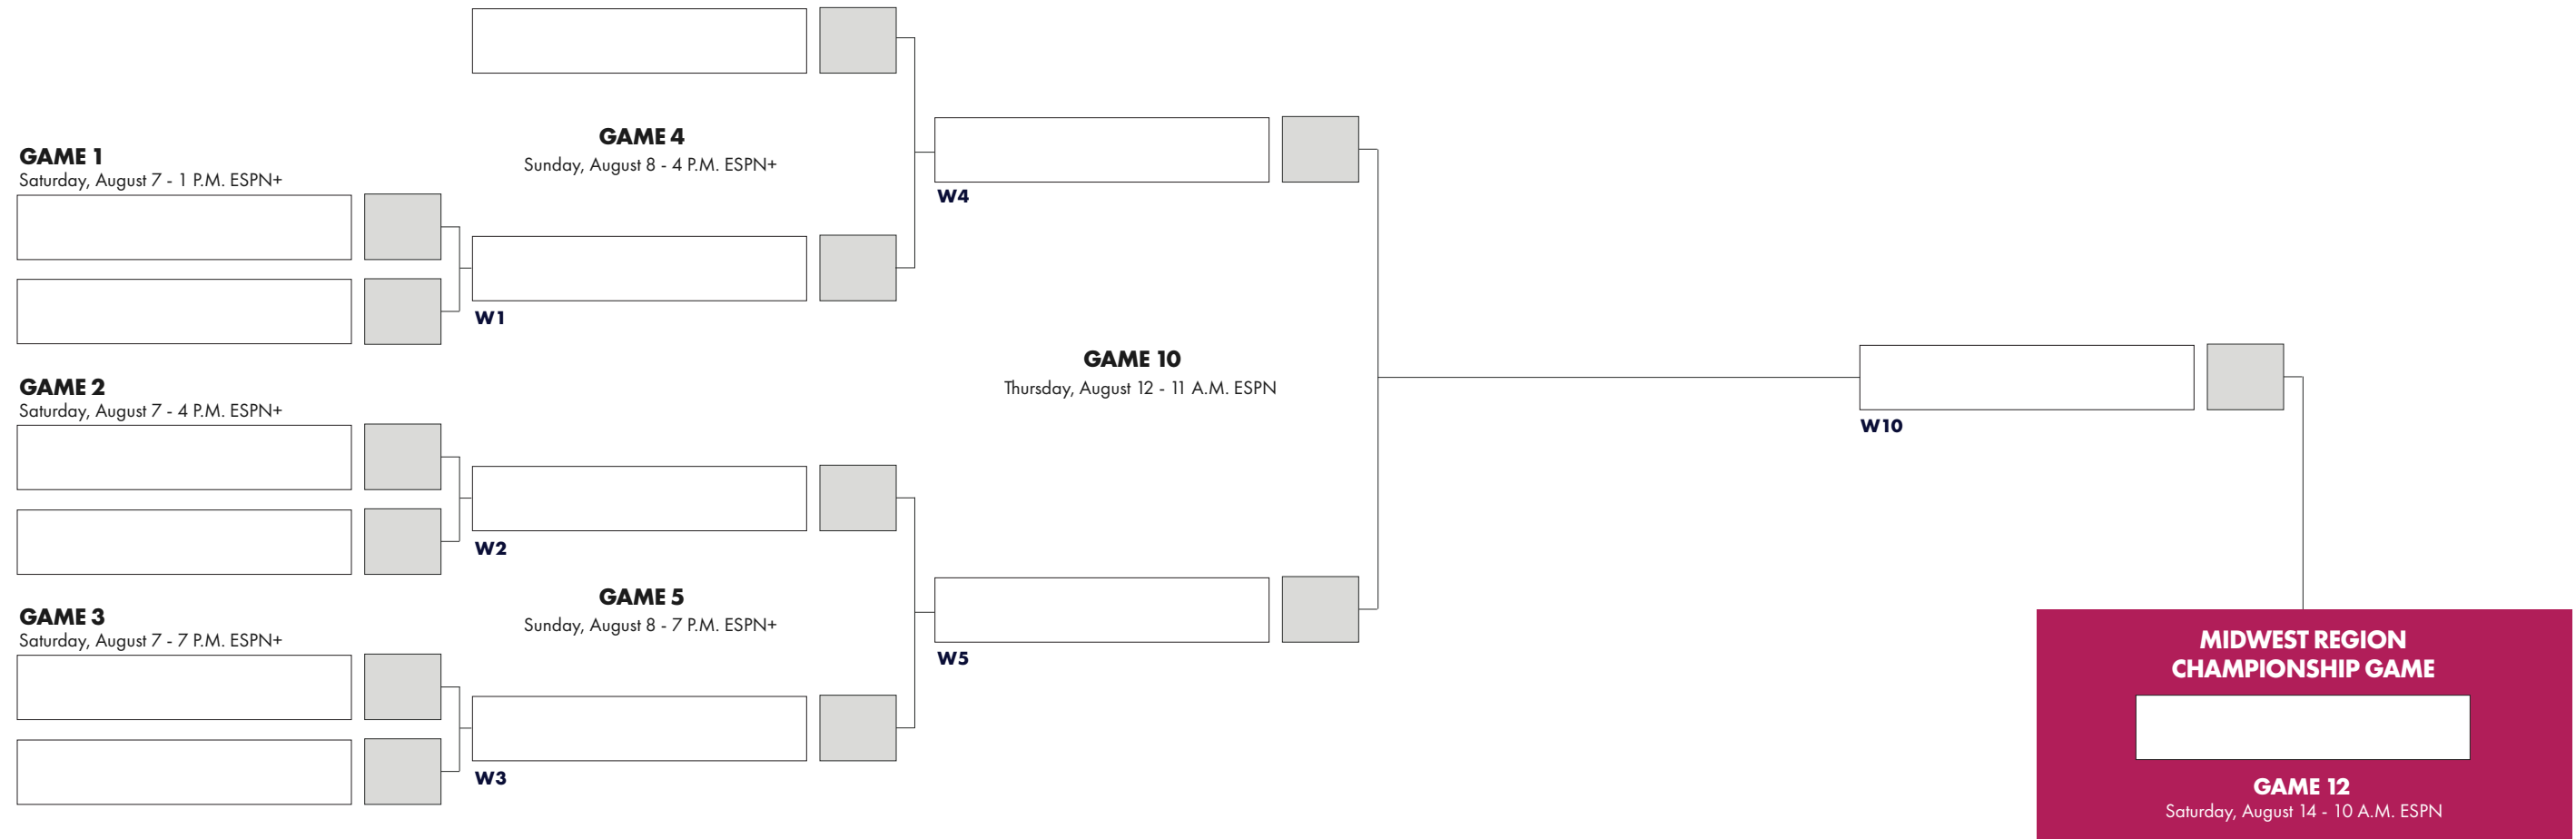

2021 LITTLE LEAGUE BASEBALL® MIDWEST REGION TOURNAMENT

WHITESTOWN, INDIANA | AUGUST 7-14

All game times are Eastern Standard Time and subject to change | LittleLeague.org/Central

WINNER'S BRACKET

ELIMINATION BRACKET

The 2021 Little League Baseball® World Series will feature 16 teams with the top two teams advancing from each of its eight U.S. region tournaments.