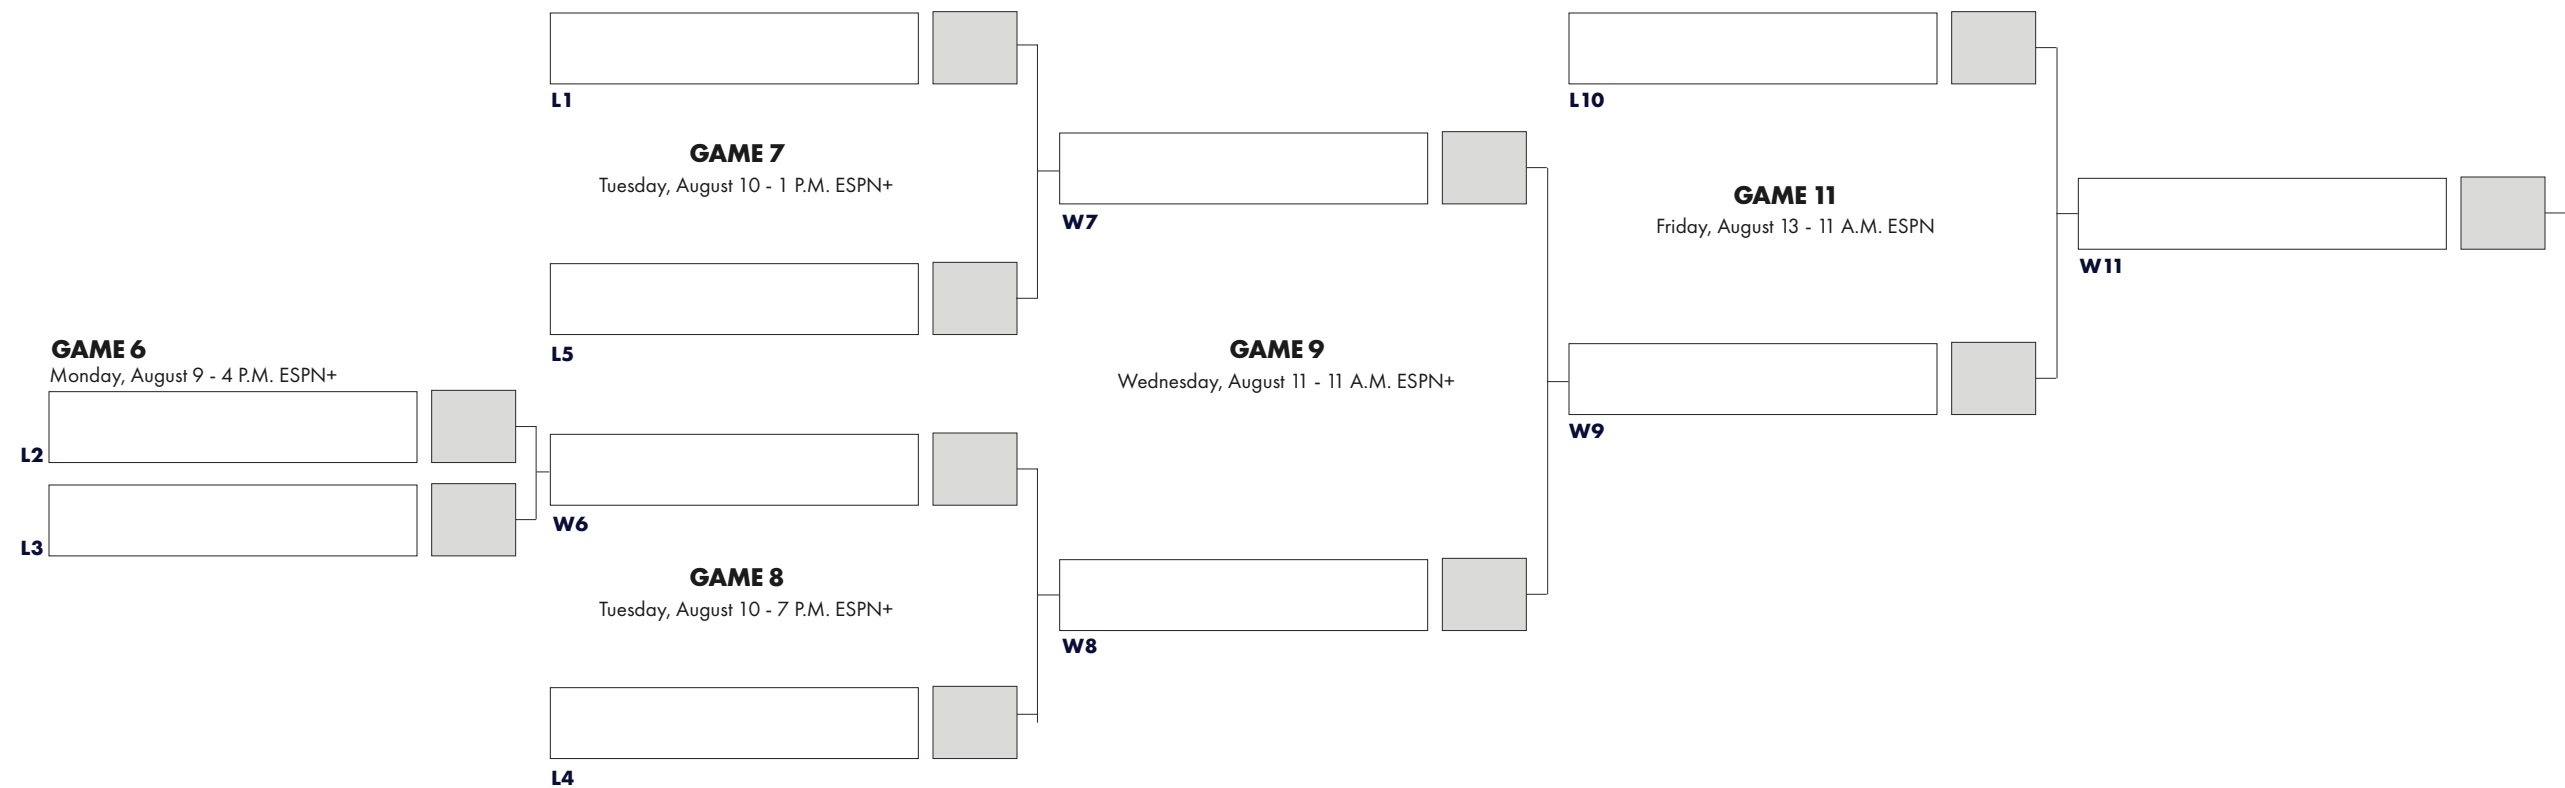

2021 LITTLE LEAGUE BASEBALL® MIDWEST REGION TOURNAMENT

WHITESTOWN, INDIANA | AUGUST 7-14

All game times are Eastern Standard Time and subject to change | LittleLeague.org/Central

WINNER'S BRACKET

ELIMINATION BRACKET

The 2021 Little League Baseball® World Series will feature 16 teams with the top two teams advancing from each of its eight U.S. region tournaments.